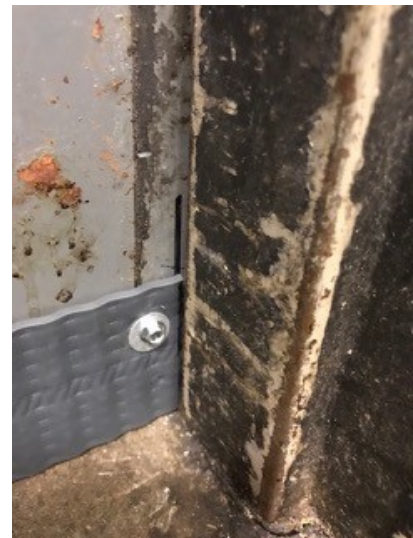

It is therefore essential that I can provide my customers with the best possible protection against mice and rats. The RodeXit door sweep helps me doing that in an efficient and labor-saving way.

These pictures show how perfectly tight I have been able to proof an old steel door with the RodeXit WAVE door sweep:

The door sweep is provided with very practical screw hole markings so it is a walk in the park to place the screws right and do a perfect looking job – as it can be seen from the pictures.

It took no time at all to install it, this is what I like about the RodeXit door sweep. I've spent 5 minutes on installation, it took more time to get the tools!! Speaking about tools: pair of diagonal cutters, marker and electric screwdriver, not much at all!!!